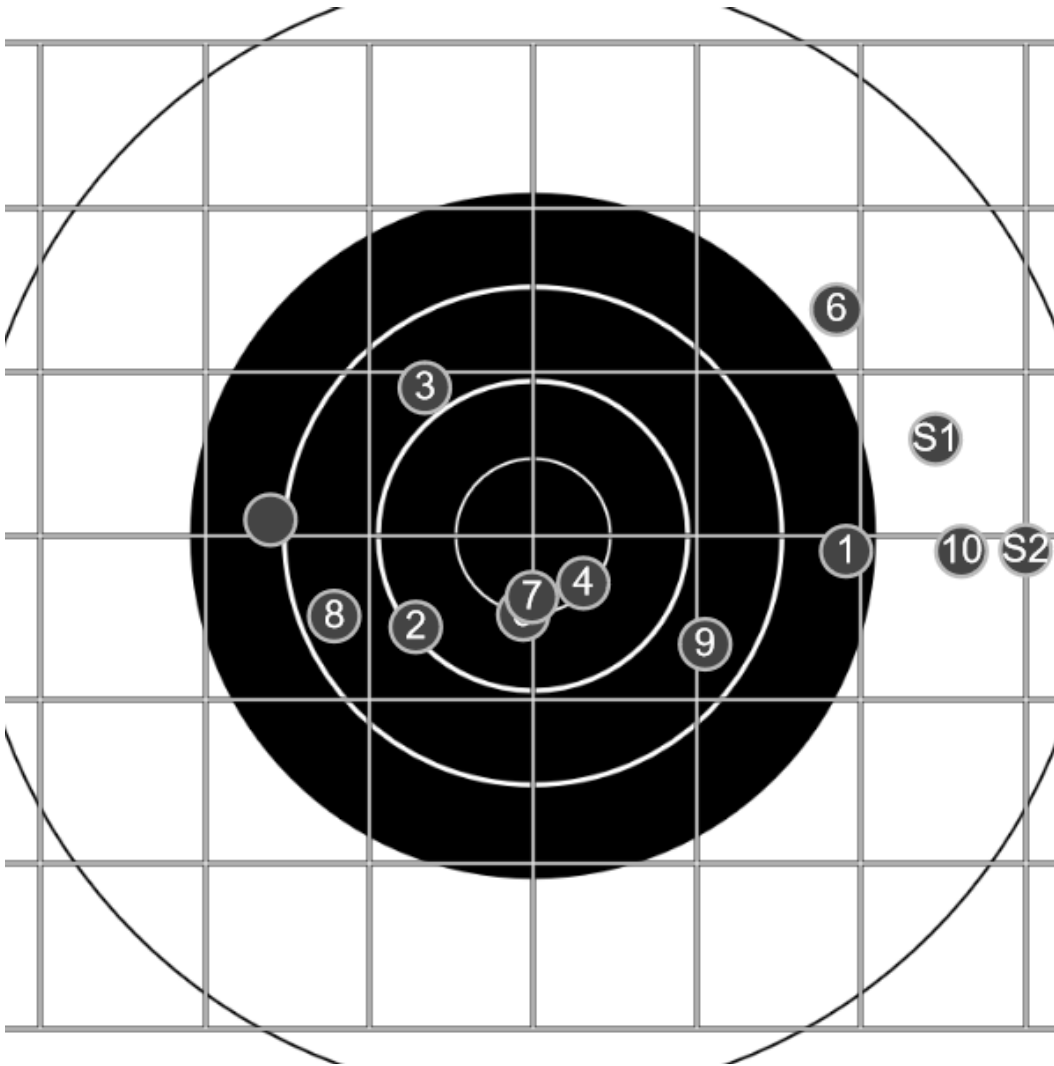

**SILVER
MOUNTAIN
TARGETS**
Made in Canada

true
06/01/2024
12:54:19 pm

BRC Club Shoot
Series 2
900 yards

BRC T6 [-61]
AU-LR

Group: 810.2 mm
(787.7w x 526.0h)

(Iron)
Shooter
Gordon Shepherd [m02]

43.2

FINAL
v: 1417, sd: 14.0

#	fps	score
10	1411	5
9	1414	V
8	1405	5
7	1411	4
6	1415	5
5	1422	3
4	1424	4
3	1448	V
2	1428	4
1	1393	3
S2	1426	(2)
S1	1412	(4)

**SILVER
MOUNTAIN
TARGETS**
Made in Canada

true
06/01/2024
1:57:59 pm

BRC Club Shoot
Series 2
900 yards

BRC T6 [-61]
AU-LR

Group: 1022.6 mm
(1017.2w x 542.5h)

(Iron)
Shooter
Gordon Shepherd [m02]

39.3

FINAL
v: 1421, sd: 16.2

#	fps	score
10	1421	2
9	1439	4
8	1437	4
	1590	3
7	1432	V
6	1447	2
5	1409	V
4	1405	V
3	1409	4
2	1395	5
1	1416	3
S2	1403	(2)
S1	1421	(2)